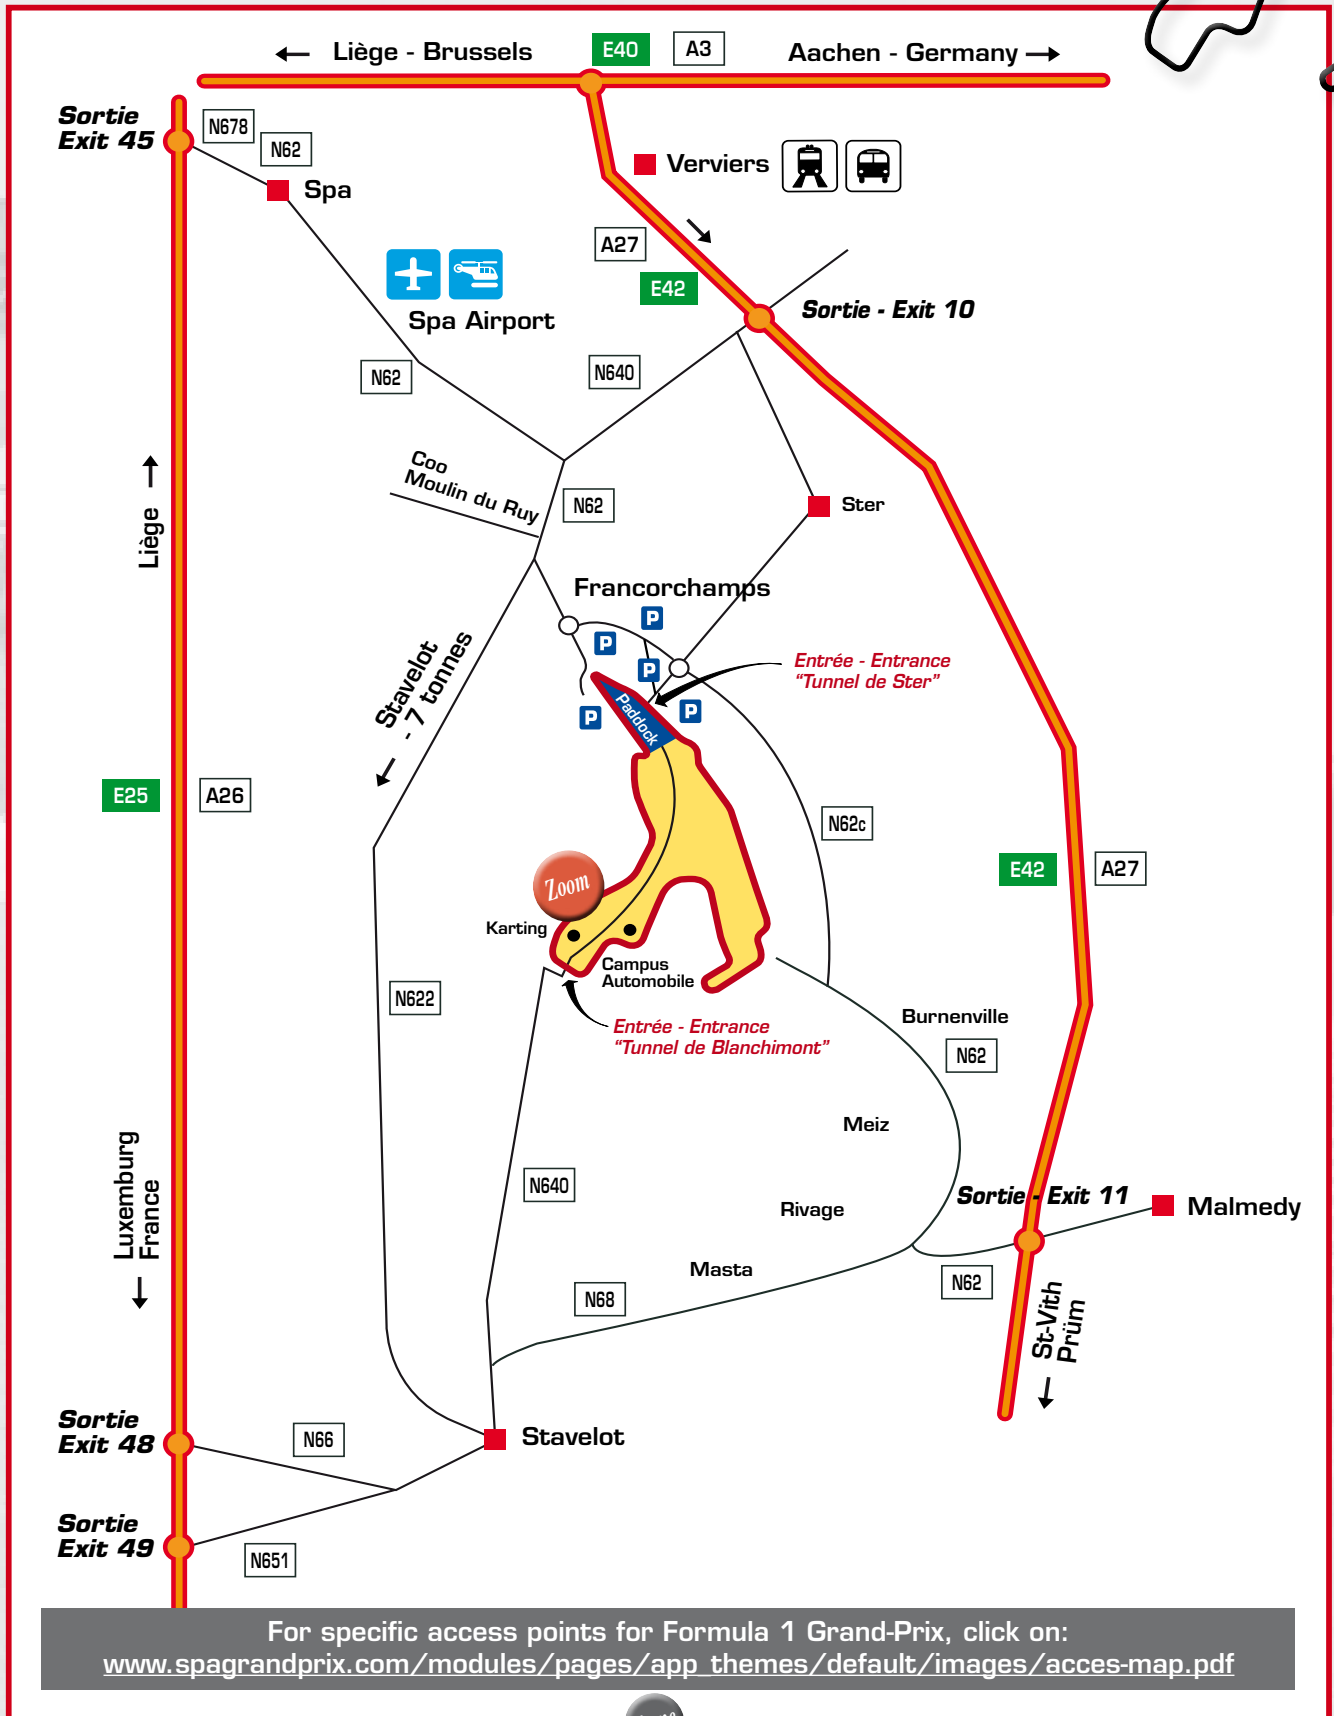

CIRCUIT DE SPA  
FRANCORCHAMPS

## ACCESS TO RACE CIRCUIT ROAD MAPS

### Map of race circuit access points

For specific access points for Formula 1 Grand-Prix, click on:  
[www.spagrandprix.com/modules/pages/app\\_themes/default/images/acces-map.pdf](http://www.spagrandprix.com/modules/pages/app_themes/default/images/acces-map.pdf)